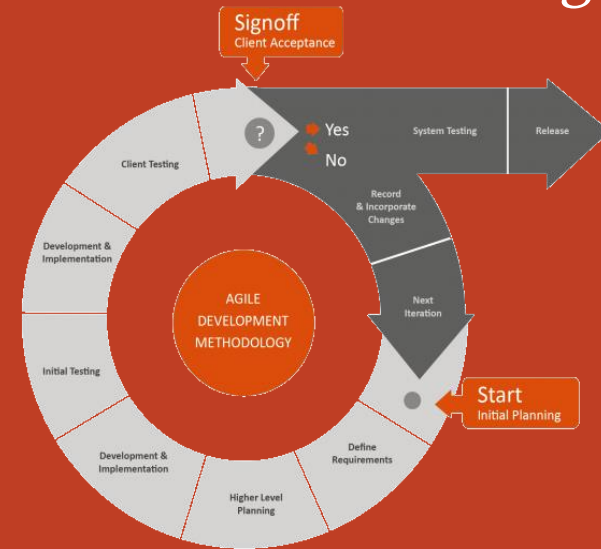

How we work

Project lifecycle

ShreeRaj
Technologies

INITIATION

- Your challenge, NDA, initial interview and case research

PROPOSAL

- Scrupulous analysis of your business case resulted in well-structured and clear proposal.

BLUEPRINT & UI/UX DESIGN

- Detailed analysis, developing the project blueprint, project wireframes

DEVELOPMENT, TESTING & DEPLOYMENT

- Pre-Alfa, Alfa, Beta and production versions coding, testing and deployment. May require several iterations.

SUPPORT & MAINTENANCE

- Keeping your software up and running and its further developing in response to the market challenges and customer's request.

How we work Methodologies

AGILE

Based on continuous iterations each having its own Design, Development, and Testing Cycle, our Agile process enables to deliver you solutions faster, with less need for detailed documentation, i.e. for less investment costs and with shorter time-to-market.

Waterfall

We drive you all the way thorough Conception, Initiation analysis, Design, Coding, Testing, Implementation and Maintenance stages that ensure you have robust software meeting your goals and initial requirements.