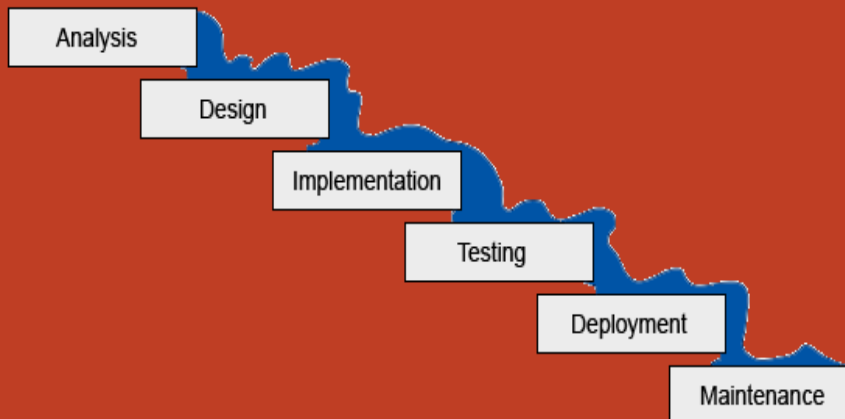

How we work

Project lifecycle

ShreeRaj
Technologies

INITIATION

- Your challenge, NDA, initial interview and case research

PROPOSAL

- Scrupulous analysis of your business case resulted in well-structured and clear proposal.

Waterfall

We drive you all the way thorough Conception, Initiation analysis, Design, Coding, Testing, Implementation and Maintenance stages that ensure you have robust software meeting your goals and initial requirements.